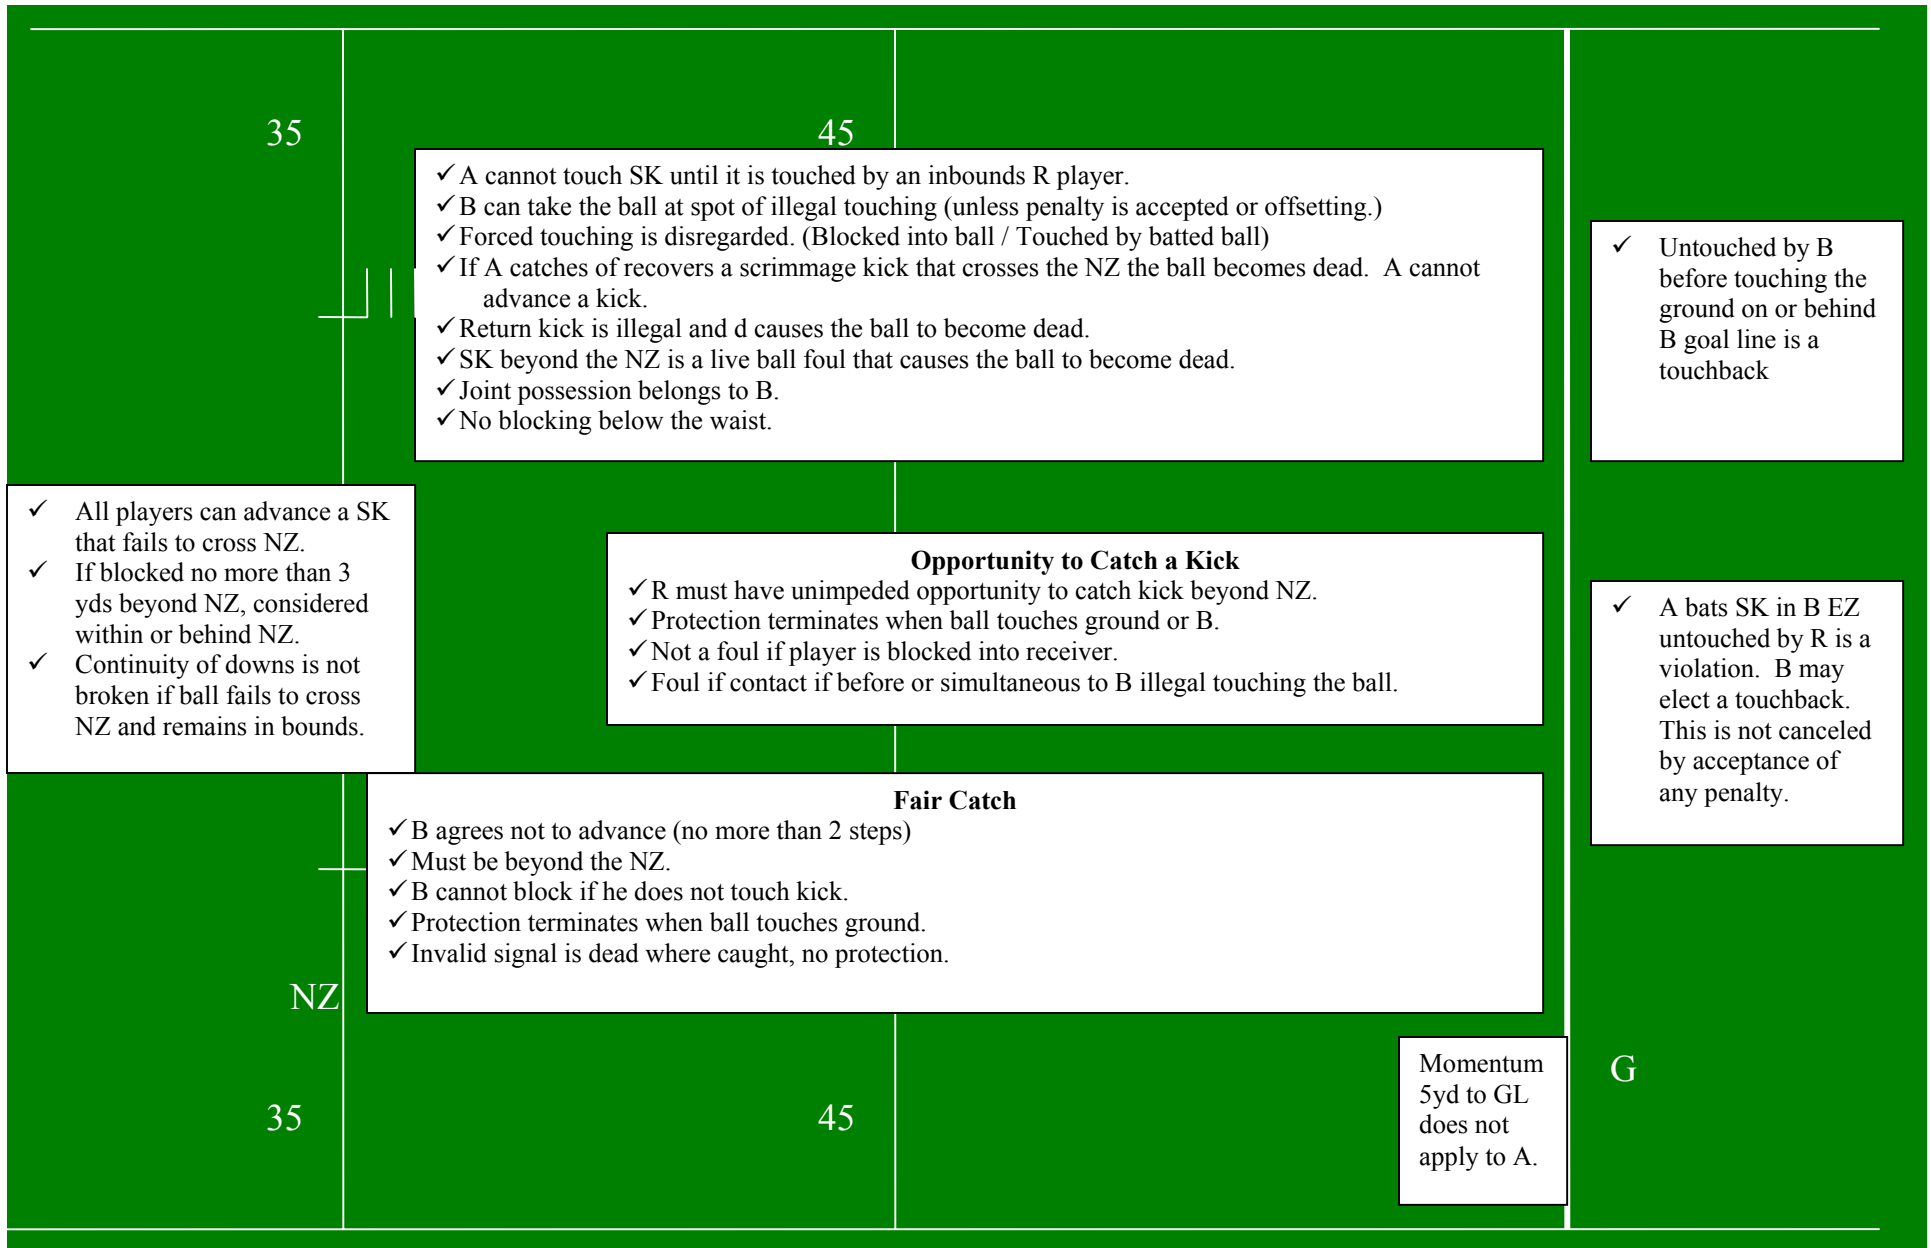

Scrimmage Kicks (SK)

A player out of bounds may not return. (hat) Does not apply if blocked out and attempts to return inbounds immediately.